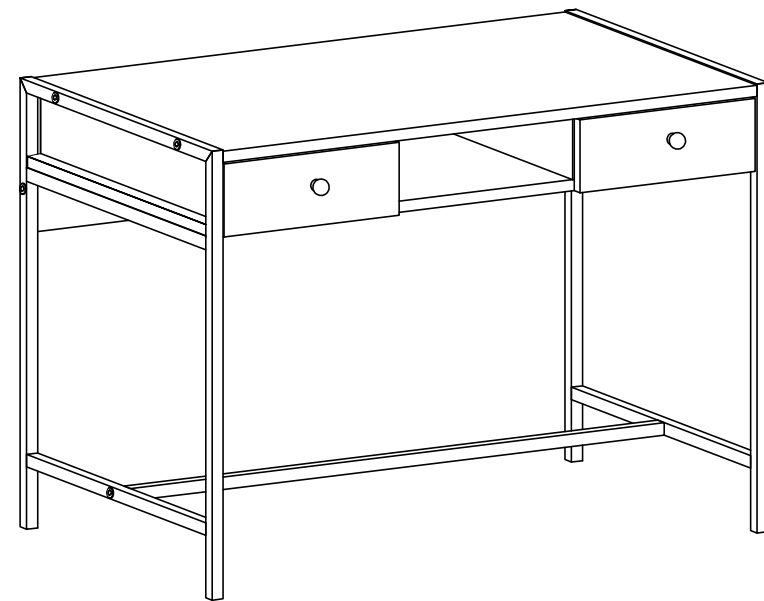

DEC20008 PENA

DECORMET

MATERIALS				
 X 35	 X 35	 X 35	 X 19	
A	B	C	D	
MINIFIX GIB	MINIFIX BODY	MIN.STOPPER	DOWEL	
 X 12	 X 4	 X 2	 X 2	 X 16
G	H (M4x15)	F	L	N
3,5x18 SCREW	DRAWER SCREW	OAK PLUG	5x80 SCREW	METRIC SCREW
 X 2	 X 1	 X 2	 X 2	 X 2
O	P	R	AA	AK
HANDLE SCREW	ALLEN KEY	HANDLE	438MM DRAWER	WALL PLUG

DEC20008 PENA

NO	NAME	PIECE	NO	İSİM	MİKTAR
1	BOTTOM PART	1 PC	1	ALT TABLA	1 PC
2	LEFT PART	1 PC	2	SOL YAN	1 PC
3	MIDDLE PART	1 PC	3	ORTA DİKME	1 PC
4	MIDDLE PART	1 PC	4	ORTA DİKME	1 PC
5	RIGHT PART	1 PC	5	SAĞ YAN	1 PC
6	TOP PART	1 PC	6	ÜST TABLA	1 PC
7	BACK PART	1 PC	7	ARKA DİKME	1 PC
8	COVER/DOOR PARTS	2 PCS	8	ÇEKMECE ÖNÜ	2 PCS
9	SHELF/ BACK PART	1 PC	9	RAF / ARKA PARÇA	1 PC
10	SHELF PARTS	2 PCS	10	RAF	2 PCS
11	DRAWER SIDE PART	4 PCS	11	ÇEKMECE YANLARI	4 PCS
12	DRAWER / BACK PART	2 PCS	12	ÇEKMECE ARKA PARÇA	2 PCS
13	DRAWER / BOTTOM PART	2 PCS	13	ÇEKMECE ALTLARI	2 PCS