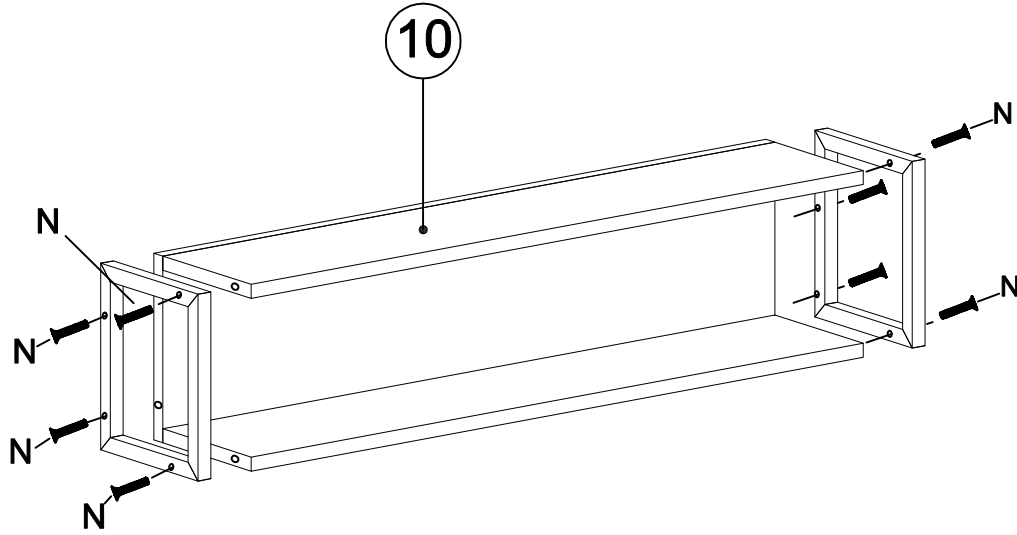

DEC20008 PENA

DECORMET

MATERIALS				
 X 35	 X 35	 X 35	 X 19	
A	B	C	D	
MINIFIX GIB	MINIFIX BODY	MIN.STOPPER	DOWEL	
 X 12	 X 4	 X 2	 X 2	 X 16
G	H (M4x15)	F	L	N
3,5x18 SCREW	DRAWER SCREW	OAK PLUG	5x80 SCREW	METRIC SCREW
 X 2	 X 1	 X 2	 X 2	 X 2
O	P	R	AA	AK
HANDLE SCREW	ALLEN KEY	HANDLE	438MM DRAWER	WALL PLUG

DEC20008 PENA

NO	NAME	PIECE	NO	İSİM	MİKTAR
1	BOTTOM PART	1 PC	1	ALT TABLA	1 PC
2	LEFT PART	1 PC	2	SOL YAN	1 PC
3	MIDDLE PART	1 PC	3	ORTA DİKME	1 PC
4	MIDDLE PART	1 PC	4	ORTA DİKME	1 PC
5	RIGHT PART	1 PC	5	SAĞ YAN	1 PC
6	TOP PART	1 PC	6	ÜST TABLA	1 PC
7	BACK PART	1 PC	7	ARKA DİKME	1 PC
8	COVER/DOOR PARTS	2 PCS	8	ÇEKMECE ÖNÜ	2 PCS
9	SHELF/ BACK PART	1 PC	9	RAF / ARKA PARÇA	1 PC
10	SHELF PARTS	2 PCS	10	RAF	2 PCS
11	DRAWER SIDE PART	4 PCS	11	ÇEKMECE YANLARI	4 PCS
12	DRAWER / BACK PART	2 PCS	12	ÇEKMECE ARKA PARÇA	2 PCS
13	DRAWER / BOTTOM PART	2 PCS	13	ÇEKMECE ALTLARI	2 PCS