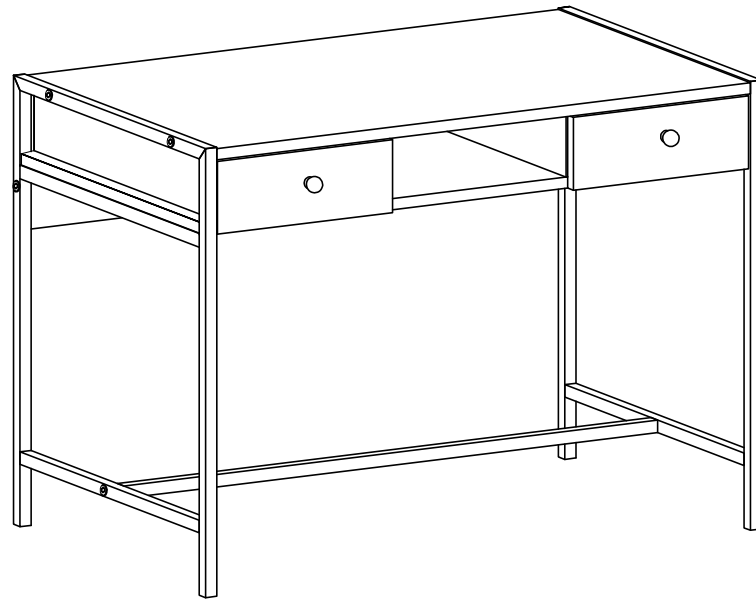

DEC20008 PENA

DECORMET

MATERIALS				
 X 35	 X 35	 X 35	 X 19	
A	B	C	D	
MINIFIX GIB	MINIFIX BODY	MIN.STOPPER	DOWEL	
 X 12	 X 4	 X 2	 X 2	 X 16
G	H (M4x15)	F	L	N
3,5x18 SCREW	DRAWER SCREW	OAK PLUG	5x80 SCREW	METRIC SCREW
 X 2	 X 1	 X 2	 X 2	 X 2
O	P	R	AA	AK
HANDLE SCREW	ALLEN KEY	HANDLE	438MM DRAWER	WALL PLUG

DEC20008 PENA

NO	NAME	PIECE	NO	İSİM	MİKTAR
1	BOTTOM PART	1 PC	1	ALT TABLA	1 PC
2	LEFT PART	1 PC	2	SOL YAN	1 PC
3	MIDDLE PART	1 PC	3	ORTA DİKME	1 PC
4	MIDDLE PART	1 PC	4	ORTA DİKME	1 PC
5	RIGHT PART	1 PC	5	SAĞ YAN	1 PC
6	TOP PART	1 PC	6	ÜST TABLA	1 PC
7	BACK PART	1 PC	7	ARKA DİKME	1 PC
8	COVER/DOOR PARTS	2 PCS	8	ÇEKMECE ÖNÜ	2 PCS
9	SHELF/ BACK PART	1 PC	9	RAF / ARKA PARÇA	1 PC
10	SHELF PARTS	2 PCS	10	RAF	2 PCS
11	DRAWER SIDE PART	4 PCS	11	ÇEKMECE YANLARI	4 PCS
12	DRAWER / BACK PART	2 PCS	12	ÇEKMECE ARKA PARÇA	2 PCS
13	DRAWER / BOTTOM PART	2 PCS	13	ÇEKMECE ALTLARI	2 PCS