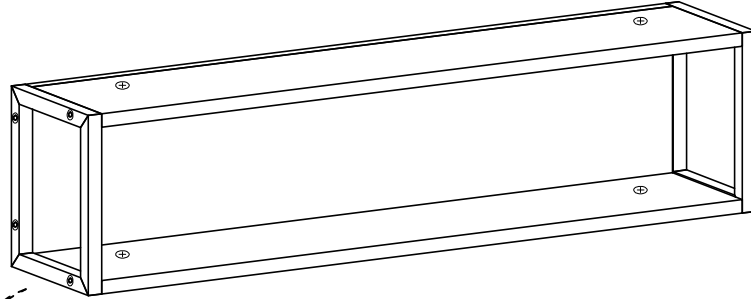

DEC20008 PENA

DECORMET

MATERIALS				
 X 35	 X 35	 X 35	 X 19	
A	B	C	D	
MINIFIX GIB	MINIFIX BODY	MIN.STOPPER	DOWEL	
 X 12	 X 4	 X 2	 X 2	 X 16
G	H (M4x15)	F	L	N
3,5x18 SCREW	DRAWER SCREW	OAK PLUG	5x80 SCREW	METRIC SCREW
 X 2	 X 1	 X 2	 X 2	 X 2
O	P	R	AA	AK
HANDLE SCREW	ALLEN KEY	HANDLE	438MM DRAWER	WALL PLUG

DEC20008 PENA

NO	NAME	PIECE	NO	İSİM	MİKTAR
1	BOTTOM PART	1 PC	1	ALT TABLA	1 PC
2	LEFT PART	1 PC	2	SOL YAN	1 PC
3	MIDDLE PART	1 PC	3	ORTA DİKME	1 PC
4	MIDDLE PART	1 PC	4	ORTA DİKME	1 PC
5	RIGHT PART	1 PC	5	SAĞ YAN	1 PC
6	TOP PART	1 PC	6	ÜST TABLA	1 PC
7	BACK PART	1 PC	7	ARKA DİKME	1 PC
8	COVER/DOOR PARTS	2 PCS	8	ÇEKMECE ÖNÜ	2 PCS
9	SHELF/ BACK PART	1 PC	9	RAF / ARKA PARÇA	1 PC
10	SHELF PARTS	2 PCS	10	RAF	2 PCS
11	DRAWER SIDE PART	4 PCS	11	ÇEKMECE YANLARI	4 PCS
12	DRAWER / BACK PART	2 PCS	12	ÇEKMECE ARKA PARÇA	2 PCS
13	DRAWER / BOTTOM PART	2 PCS	13	ÇEKMECE ALTLARI	2 PCS